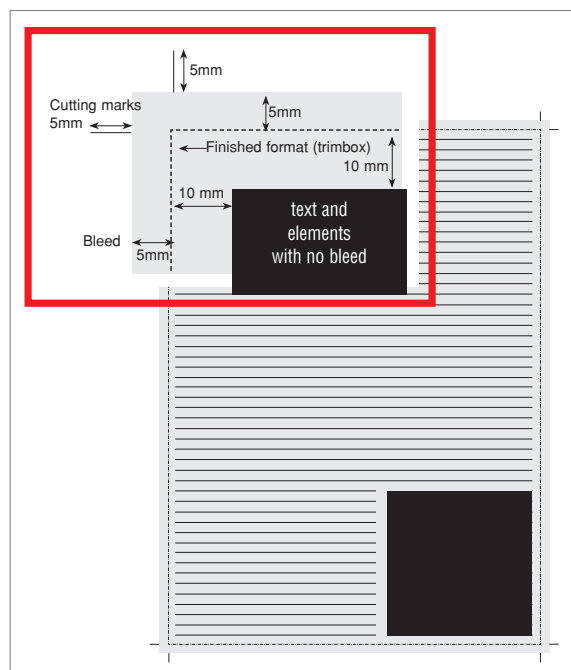

Finished format: W 202 mm x H 267 mm

Every supply of material should be accompanied by a note of dispatch containing at least the following information: the client's name, the advertiser's name, date and title of all editions using the material, the subject and a reference to the corresponding order number.

1 MODULE / SMALL AD

Format:
W 85 mm x H 33 mm

2 MODULES / SMALL AD

Format:
W 85 mm x H 74 mm

1/4 page or 3/12 MODULES / SMALL AD

Format:
W 85 mm x H 115 mm

EXPRESS ROULARTA SERVICES adapted the specifications of the technical commission of **APPM**
For more information please consult our website : <http://pressemagazine.com/documentation-technique/>

Express Roularta Services : <http://www.expressroulartaservices.fr>

Groupe Express Roularta : <http://www.roularta.fr/magazines/infographique/index.jsp>

Finished format: W 202 mm x H 267 mm

Every supply of material should be accompanied by a note of dispatch containing at least the following information: the client's name, the advertiser's name, date and title of all editions using the material, the subject and a reference to the corresponding order number.

1/2 page vertical or 6/12 MODULES / SMALL AD

Format:
W 85 mm x H 238 mm

2/3 page vertical or 8/12 MODULES / SMALL AD

Format:
W 175 mm x H 156 mm

EXPRESS ROULARTA SERVICES adapted the specifications of the technical commission of **APPM**
For more information please consult our website : <http://pressemagazine.com/documentation-technique/>