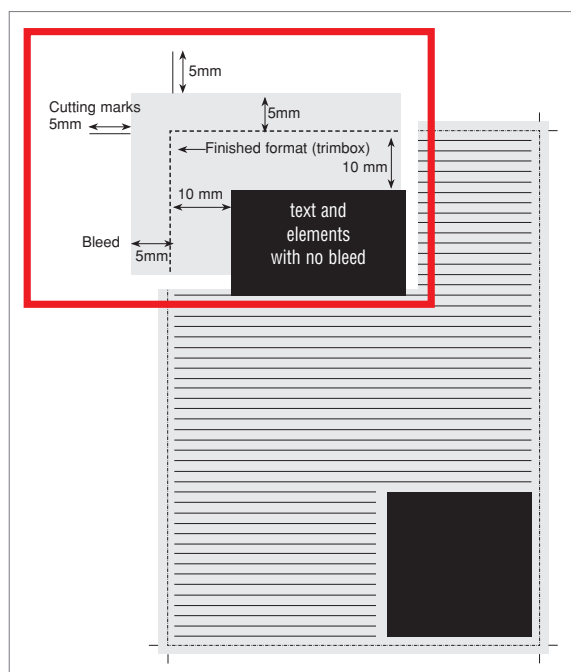

Finished format: W 202 mm x H 267 mm

Every supply of material should be accompanied by a note of dispatch containing at least the following information: the client's name, the advertiser's name, date and title of all editions using the material, the subject and a reference to the corresponding order number.

1/1 page

Finished format (trimbox) :
W 202 mm x H 267 mm

Finished format + 5 mm bleed:
W 212 mm x H 277 mm

Finished format + 5 mm bleed + 5 mm cutting marks:
W 222 mm x H 287 mm

Finished format NO BLEED :
W 175 mm x H 238 mm

Express Roularta Services : <http://www.expressroulartaservices.fr>

Groupe Express Roularta : <http://www.roularta.fr/magazines/infographique/index.jsp>

Finished format: W 202 mm x H 267 mm

Every supply of material should be accompanied by a note of dispatch containing at least the following information: the client's name, the advertiser's name, date and title of all editions using the material, the subject and a reference to the corresponding order number.

1/2 page vertical or 6/12 MODULES / SMALL AD

Format:
W 85 mm x H 238 mm

2/3 page vertical or 8/12 MODULES / SMALL AD

Format:
W 175 mm x H 156 mm

EXPRESS ROULARTA SERVICES adapted the specifications of the technical commission of **APPM**
For more information please consult our website : <http://pressemagazine.com/documentation-technique/>